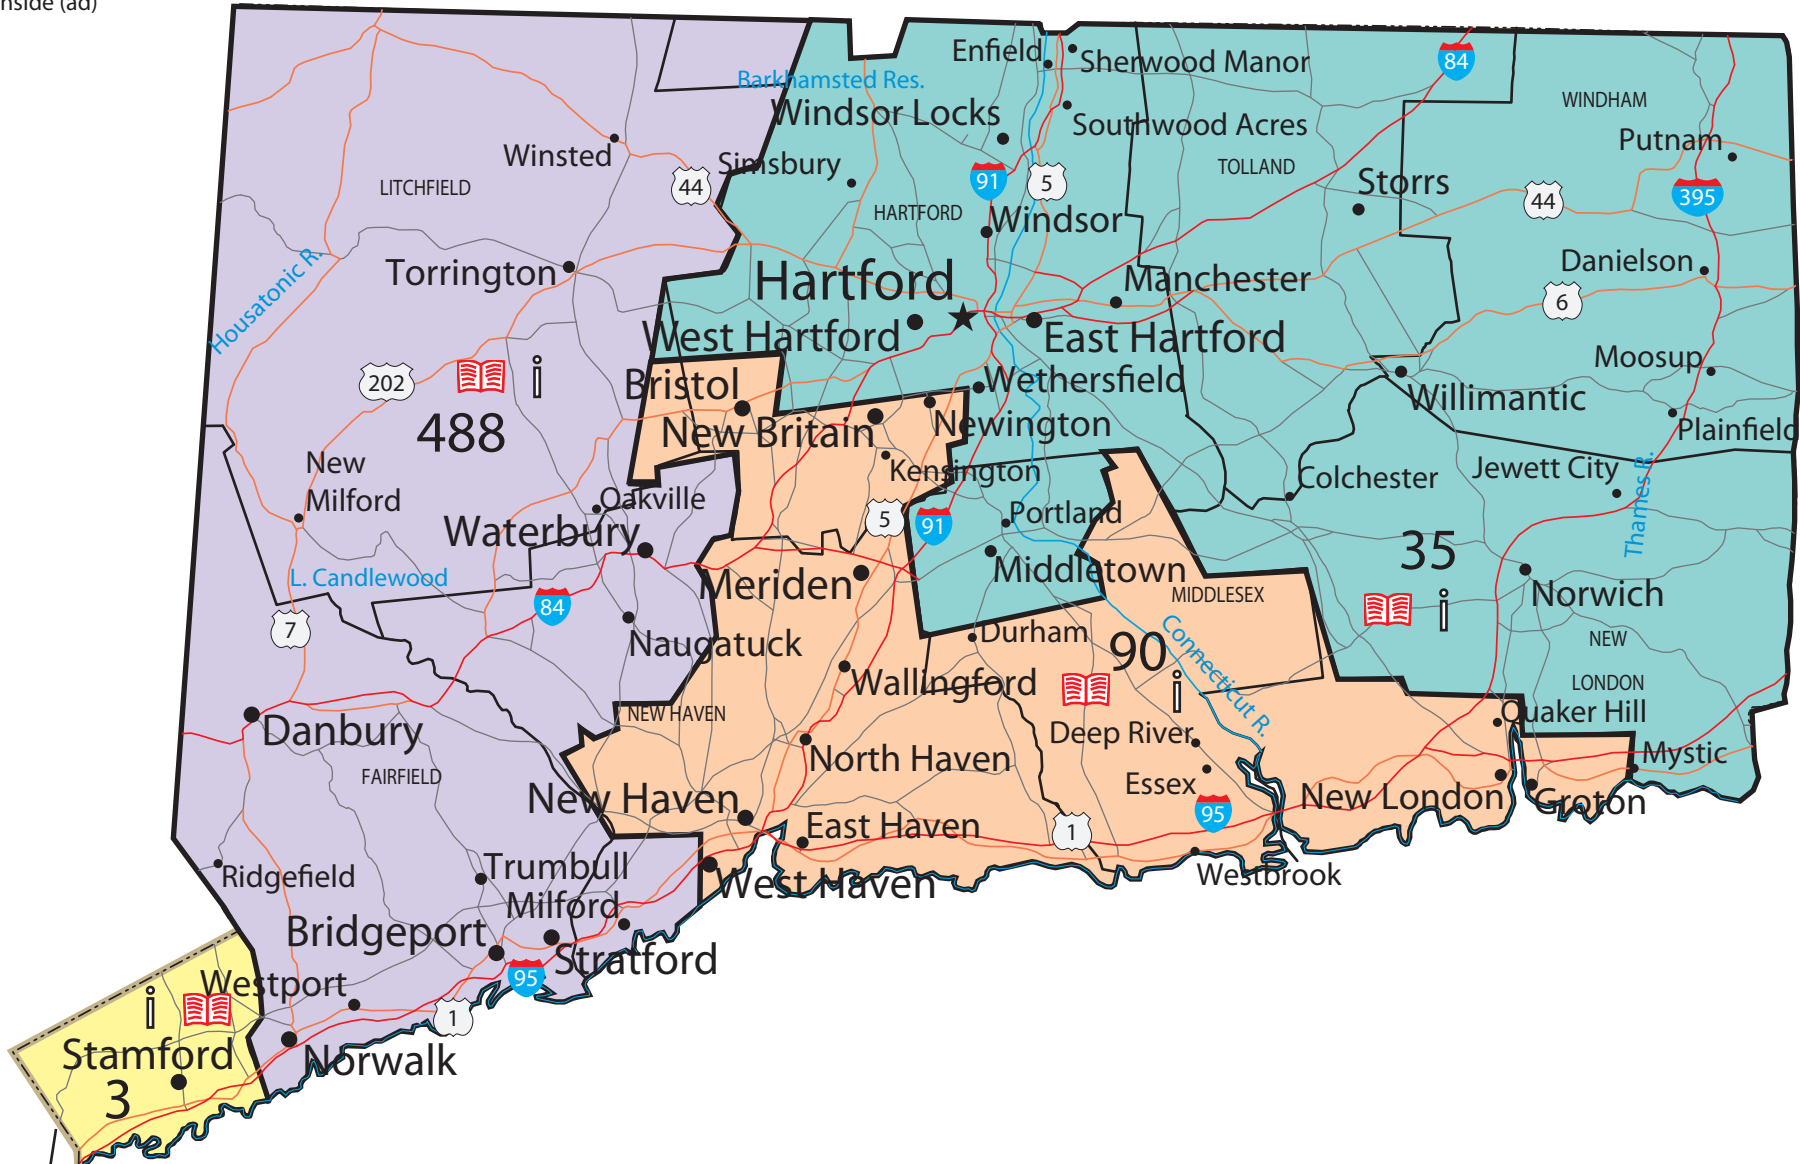

CONNECTICUT

Inside Jurisdiction

Prepared by IBEW® Education and Research Department, June 2003.

© 2003 International Brotherhood of Electrical Workers.

CT-Inside (ad)

 links to jurisdiction as stated in part in the bylaws.

 links to information in local union directory.

LU 3: See New York map for additional jurisdiction.

[Click Here](#)