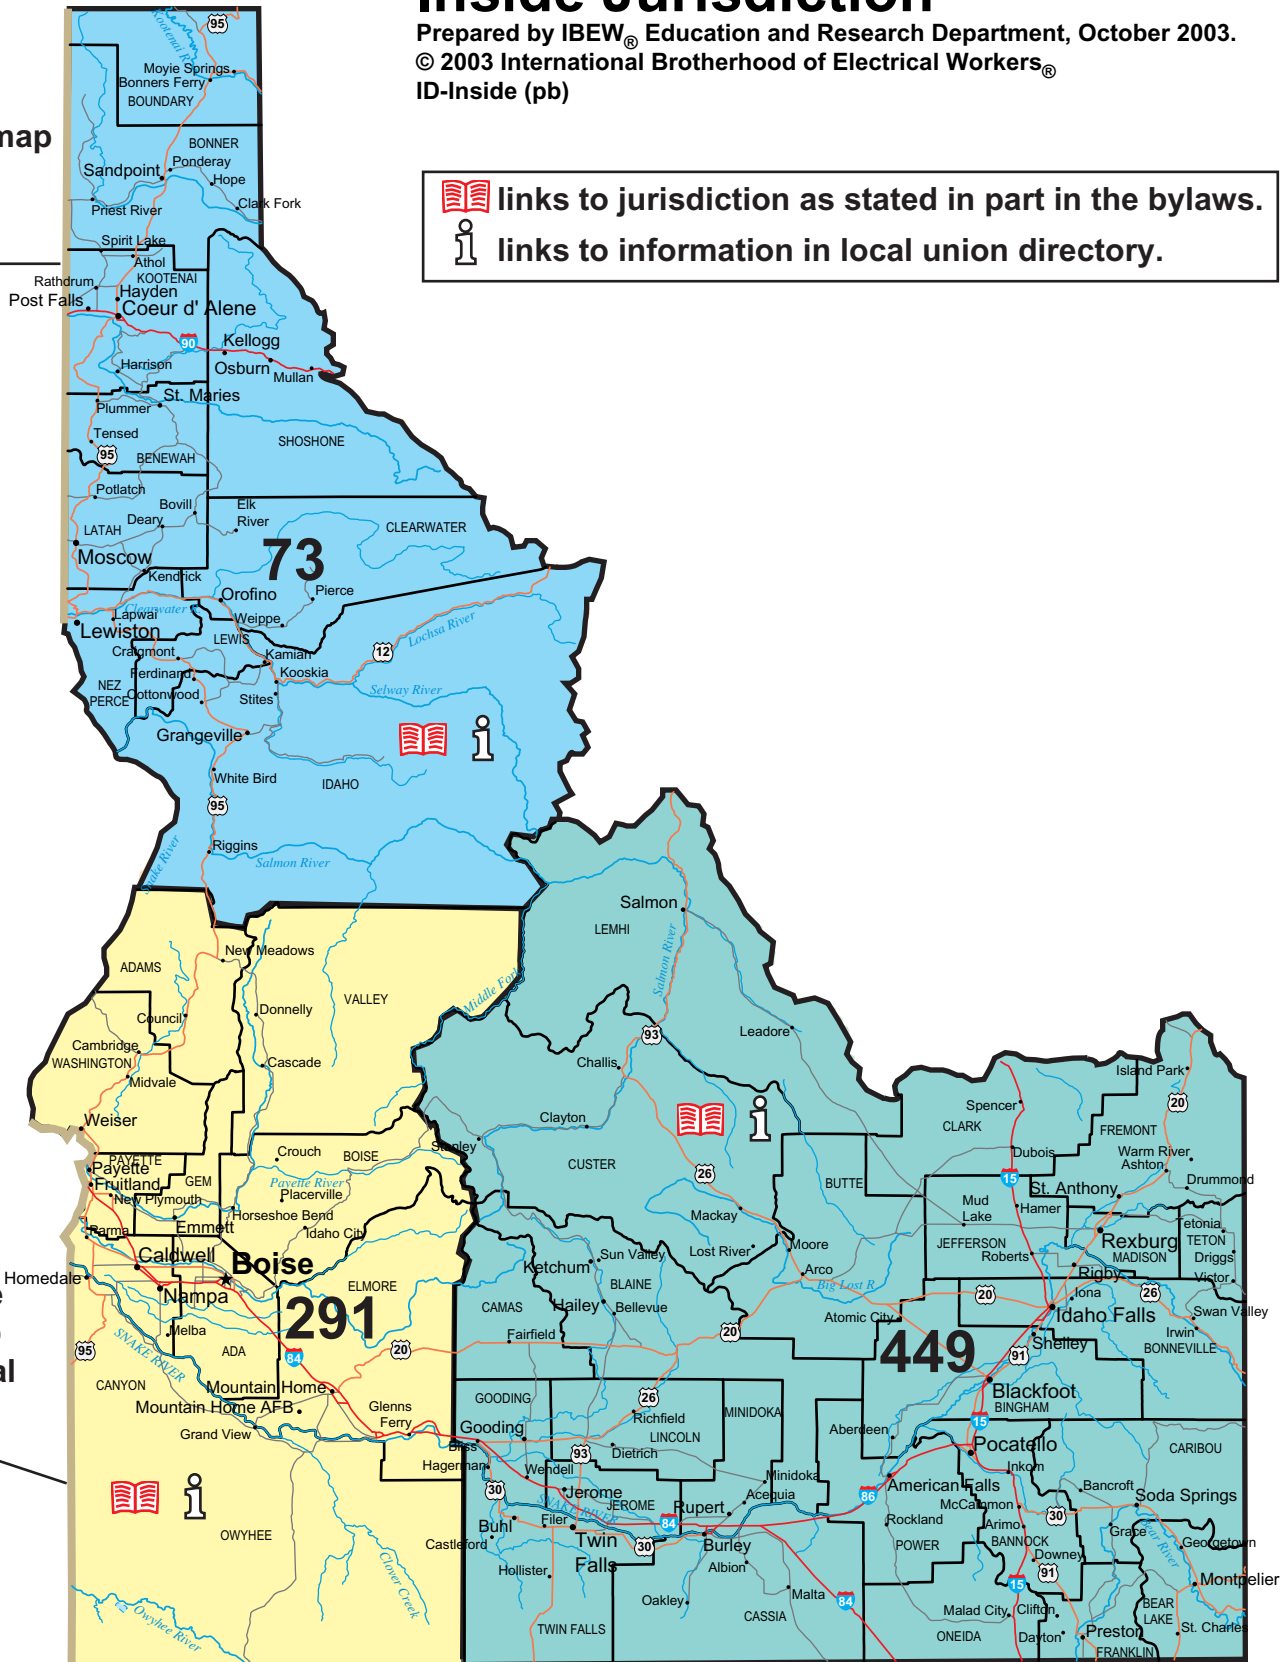

IDAHO

Inside Jurisdiction

Prepared by IBEW® Education and Research Department, October 2003.

© 2003 International Brotherhood of Electrical Workers®

ID-Inside (pb)

LU 73: See Washington map for additional jurisdiction.

Click Here

 links to jurisdiction as stated in part in the bylaws.
 links to information in local union directory.

LU 291: See Oregon map for additional jurisdiction.

Click Here