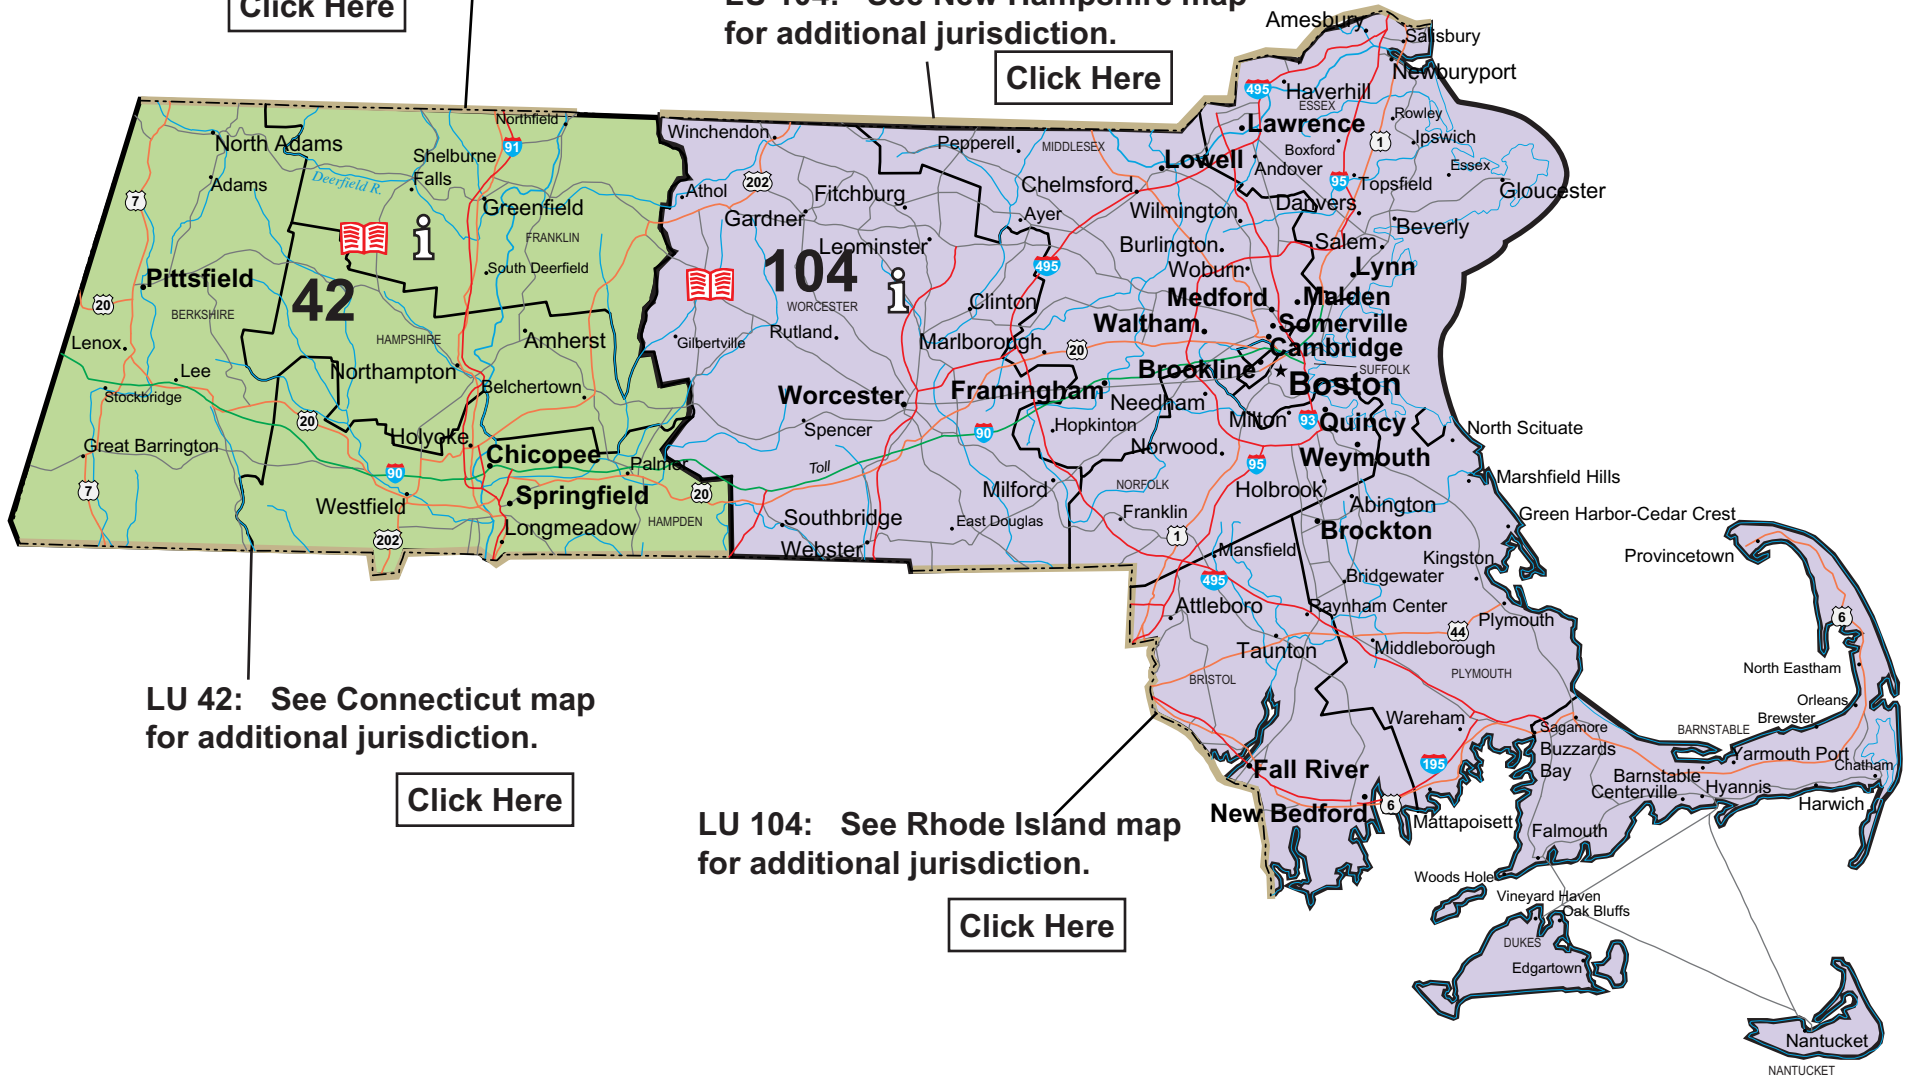

MASSACHUSETTS

Outside Jurisdiction

Prepared by IBEW® Education and Research Department, June 2003.
© 2003 International Brotherhood of Electrical Workers®
MA-Outside (ad)

 links to jurisdiction as stated in part in the bylaws.
 links to information in local union directory.

LU 42: See Vermont map for additional jurisdiction.

[Click Here](#)

LU 104: See New Hampshire map for additional jurisdiction.

[Click Here](#)

LU 42: See Connecticut map for additional jurisdiction.

[Click Here](#)

LU 104: See Rhode Island map for additional jurisdiction.

[Click Here](#)