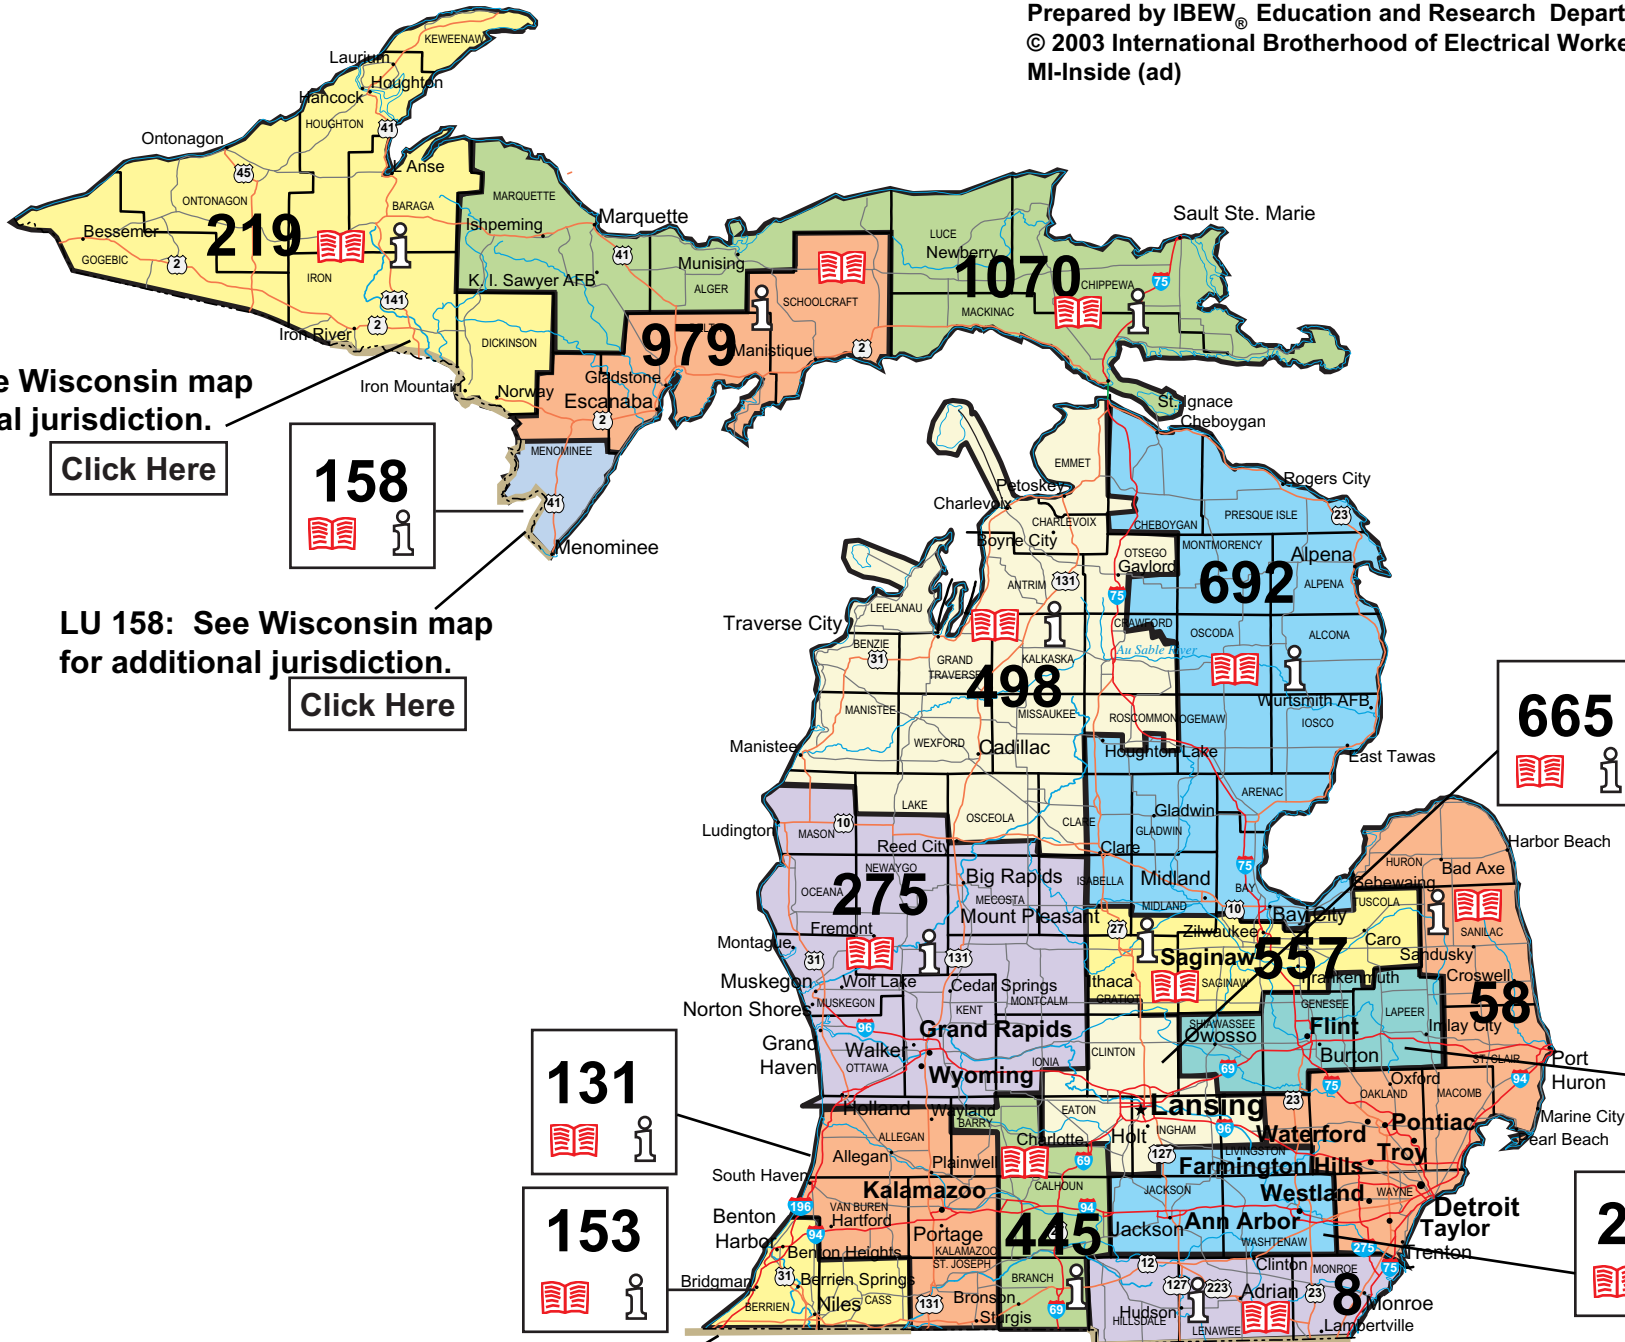

 links to jurisdiction as stated in part in the bylaws.

 links to information in local union directory.

MICHIGAN

Inside Jurisdiction

Prepared by IBEW® Education and Research Department, June 2003.
© 2003 International Brotherhood of Electrical Workers®
MI-Inside (ad)

LU 219: See Wisconsin map for additional jurisdiction.

[Click Here](#)

158
 

LU 158: See Wisconsin map for additional jurisdiction.

[Click Here](#)

131
 

153
 

LU 153: See Indiana map for additional jurisdiction.

[Click Here](#)

LU 8: See Ohio map for additional jurisdiction.

[Click Here](#)