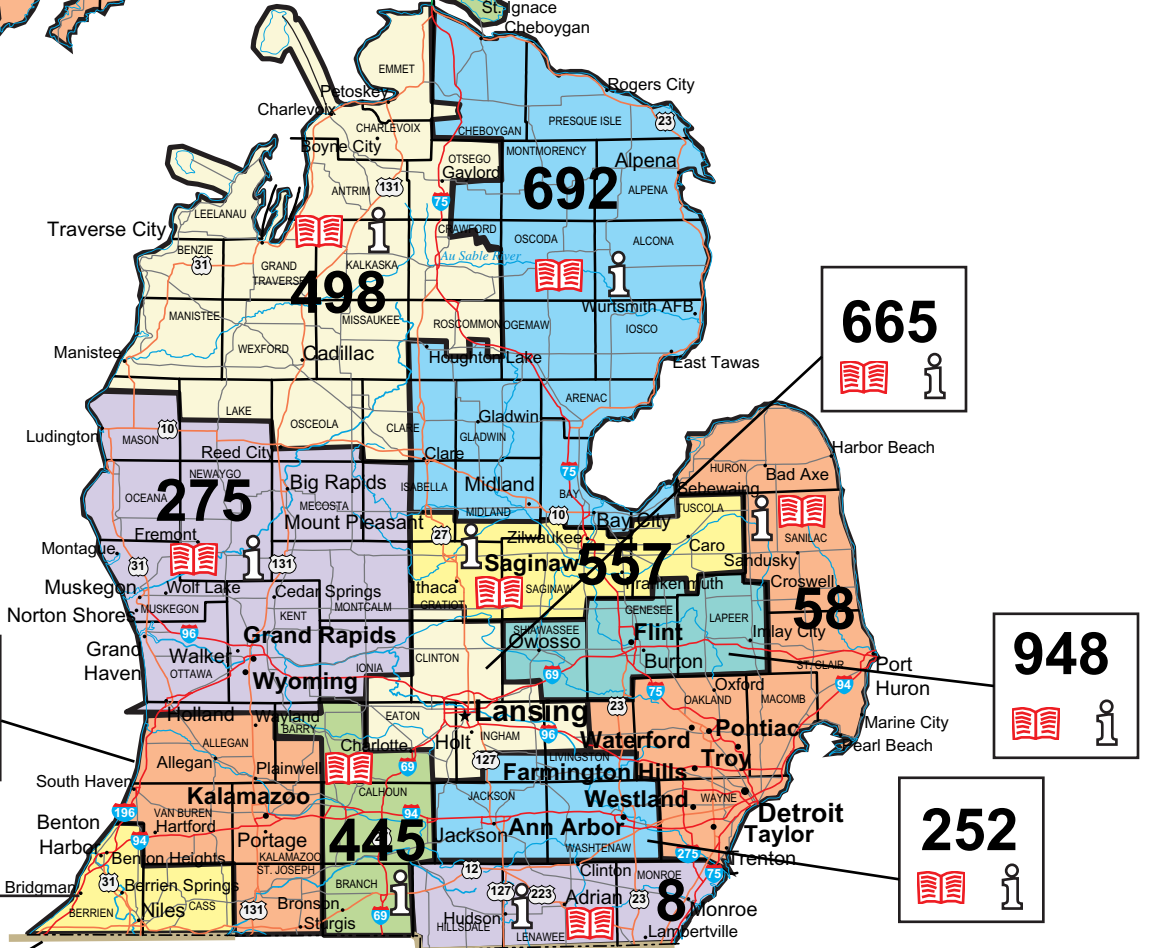

 links to jurisdiction as stated in part in the bylaws.

 links to information in local union directory.

MICHIGAN

Inside Jurisdiction

Prepared by IBEW® Education and Research Department, June 2003.
© 2003 International Brotherhood of Electrical Workers®
MI-Inside (ad)

LU 219: See Wisconsin map for additional jurisdiction.

[Click Here](#)

158
 

LU 158: See Wisconsin map for additional jurisdiction.

[Click Here](#)

131
 

153
 

LU 153: See Indiana map for additional jurisdiction.

[Click Here](#)

LU 8: See Ohio map for additional jurisdiction.

[Click Here](#)