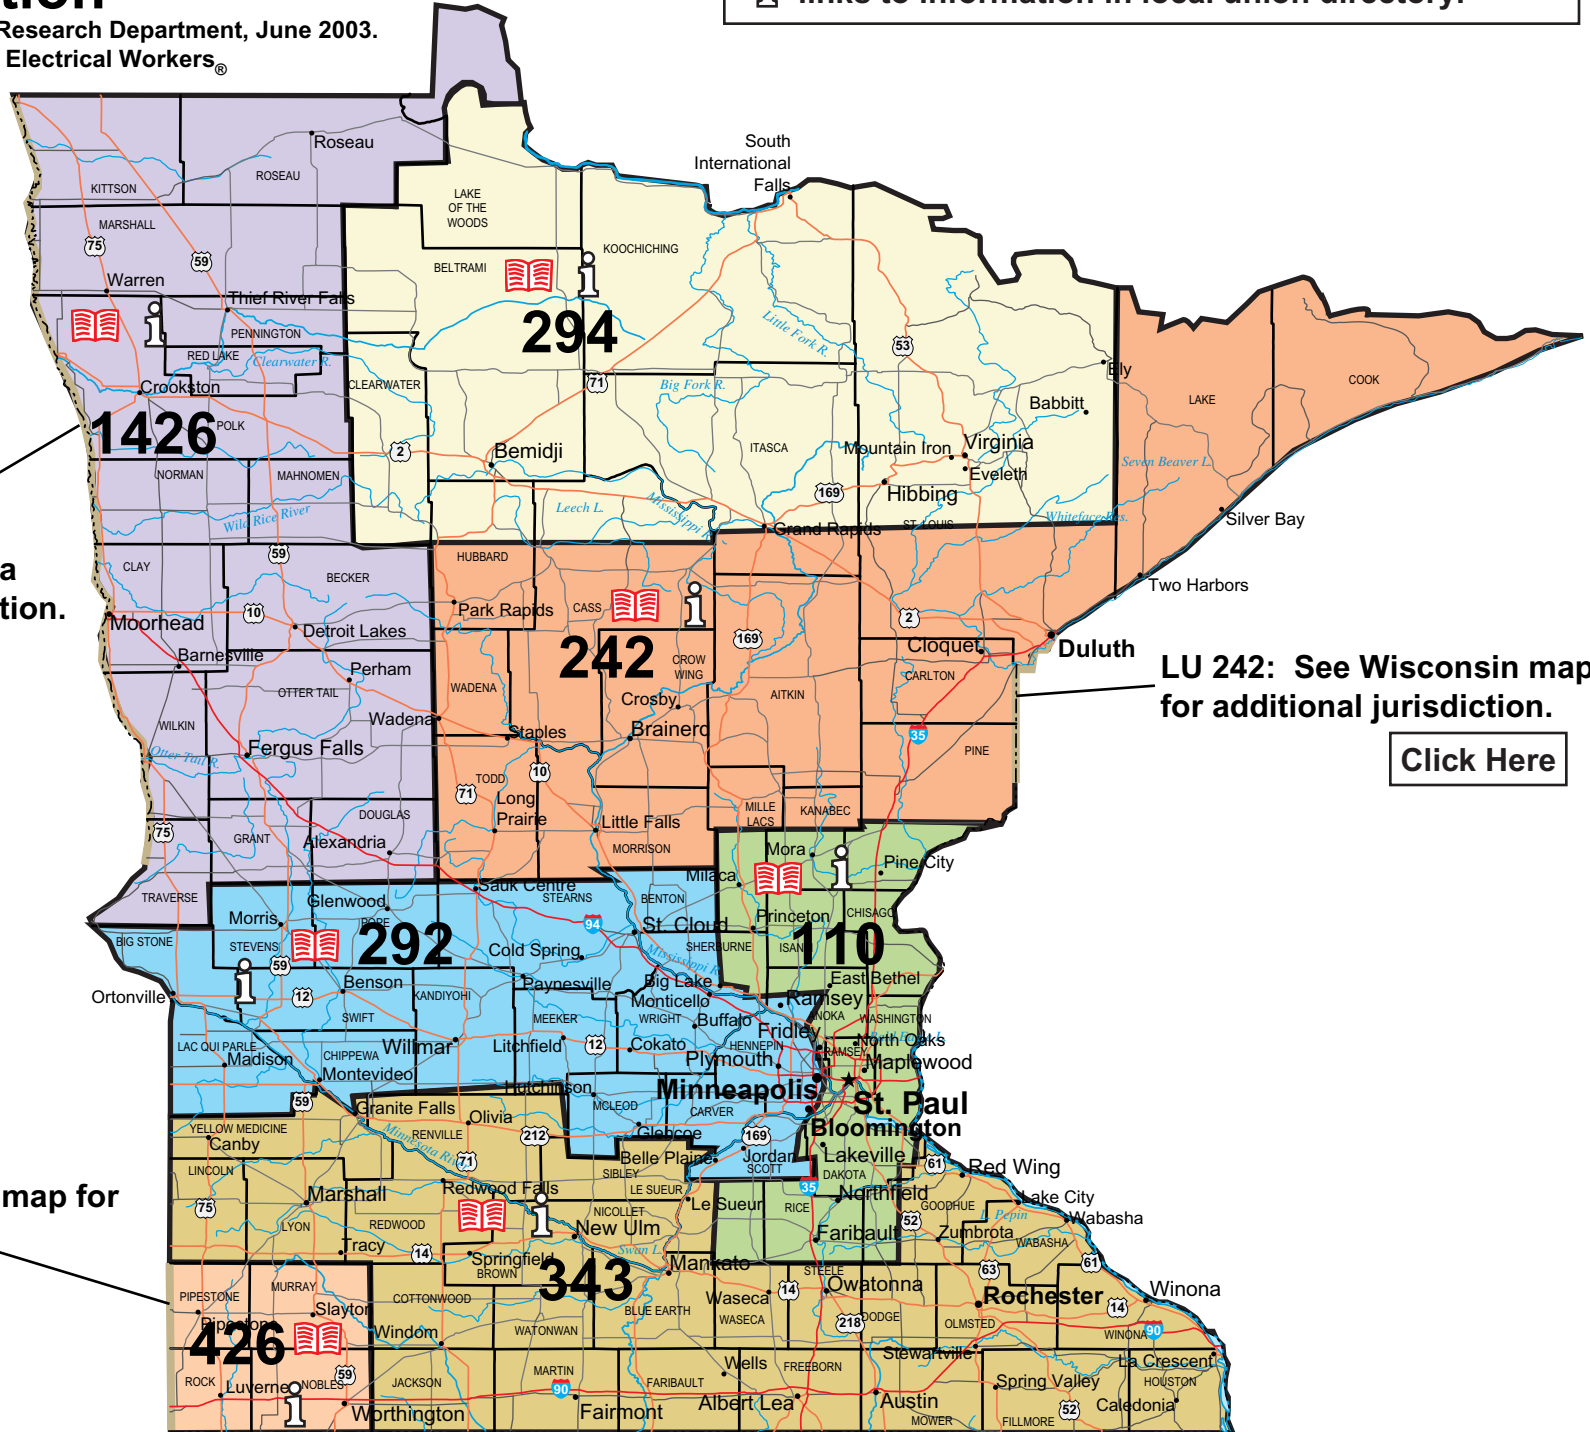

MINNESOTA

Inside Jurisdiction

Prepared by IBEW® Education and Research Department, June 2003.
© 2003 International Brotherhood of Electrical Workers®
MN-Inside (ad)

 links to jurisdiction as stated in part in the bylaws.
 links to information in local union directory.

LU 1426: See North Dakota map for additional jurisdiction.

[Click Here](#)

LU 242: See Wisconsin map for additional jurisdiction.

[Click Here](#)

LU 426: See South Dakota map for additional jurisdiction.

[Click Here](#)