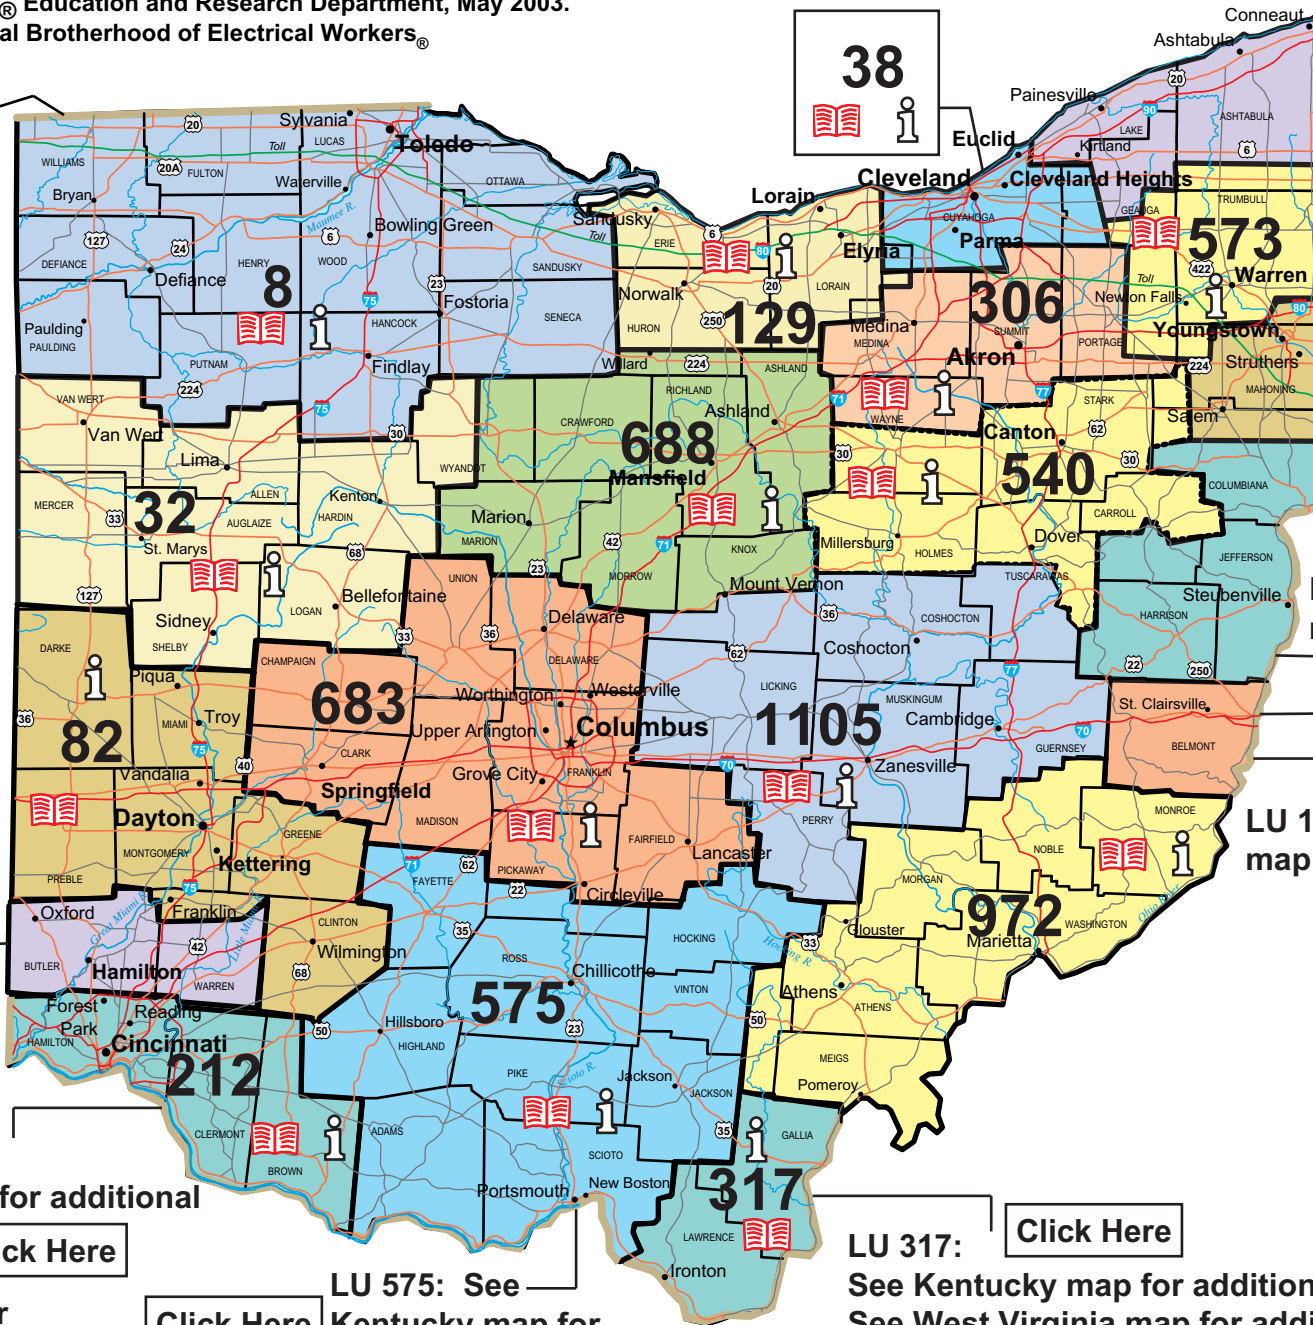

# OHIO Inside Jurisdiction

Prepared by IBEW® Education and Research Department, May 2003.

© 2003 International Brotherhood of Electrical Workers®

OH-Inside (ad)

 links to jurisdiction as stated in part in the bylaws.

 links to information in local union directory.

LU 8: See Michigan map for additional jurisdiction.

[Click Here](#)

LU 246: See West Virginia map for additional jurisdiction.

LU 141: See West Virginia map for additional jurisdiction.

LU 212: See Kentucky map for additional jurisdiction.

[Click Here](#)

See Indiana map for additional jurisdiction.

[Click Here](#)

LU 575: See Kentucky map for additional jurisdiction.

[Click Here](#)

LU 317: See Kentucky map for additional jurisdiction. See West Virginia map for additional jurisdiction.

[Click Here](#)

[Click Here](#)