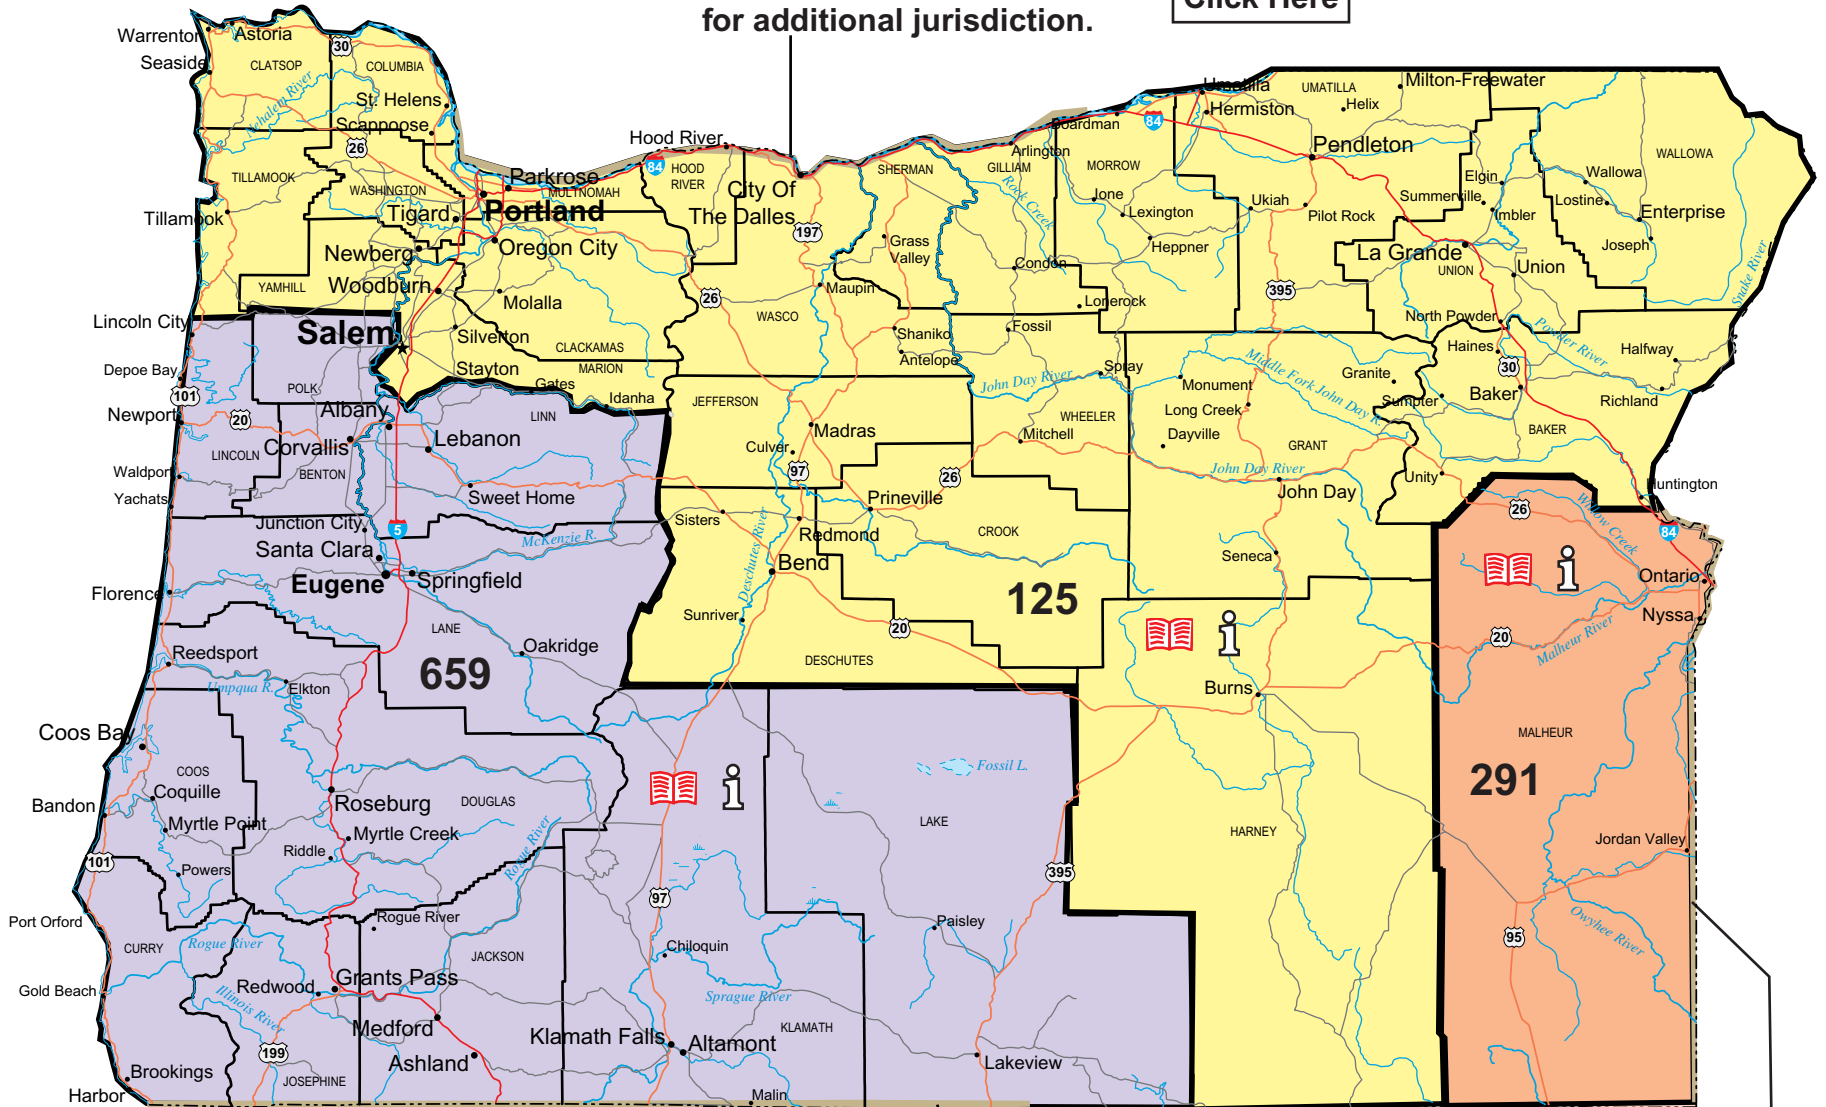

OREGON

Outside Jurisdiction

Prepared by IBEW® Education and Research Department, October 2003.

© 2003 International Brotherhood of Electrical Workers®

OR-Outside (pb)

 links to jurisdiction as stated in part in the bylaws.
 links to information in local union directory.

LU 125: See Washington map for additional jurisdiction.

[Click Here](#)

[Click Here](#) LU 659: See California map for additional jurisdiction.

LU 291: See Idaho map for additional jurisdiction.

[Click Here](#)