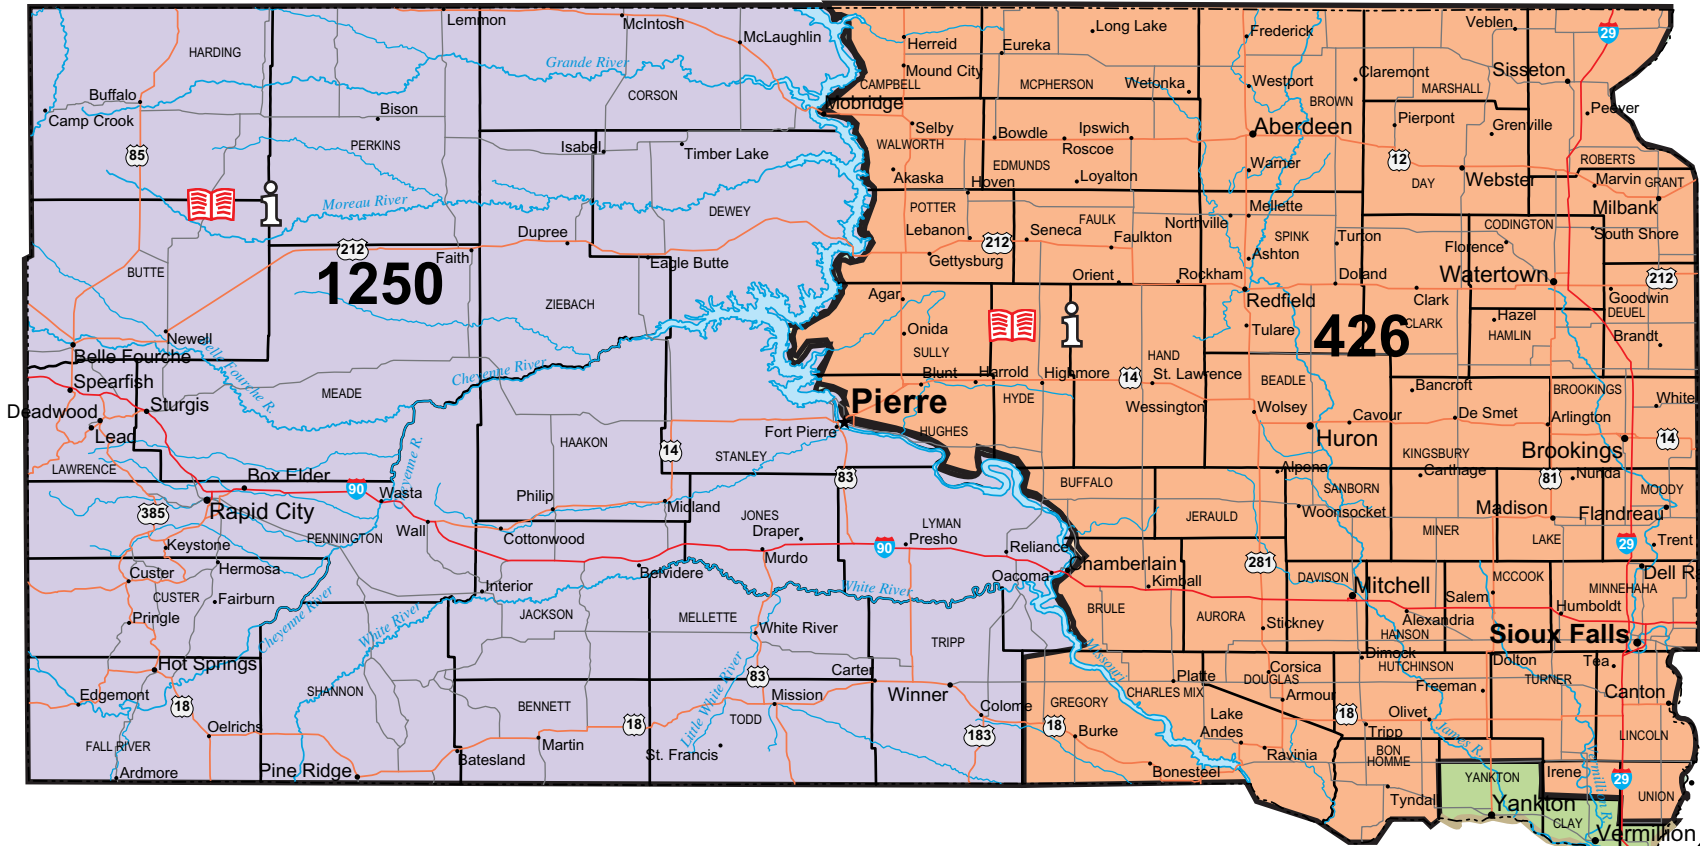

SOUTH DAKOTA

Inside Jurisdiction

Prepared by IBEW[®] Education and Research Department, May 2003.

© 2003 International Brotherhood of Electrical Workers[®]

SD-Inside (pb)

 links to jurisdiction as stated in part in the bylaws.
 links to information in local union directory.

LU 231:
See Iowa
map for
additional
jurisdiction.

[Click Here](#)

LU 231: See Nebraska
map for additional
jurisdiction.

[Click Here](#)

231
 